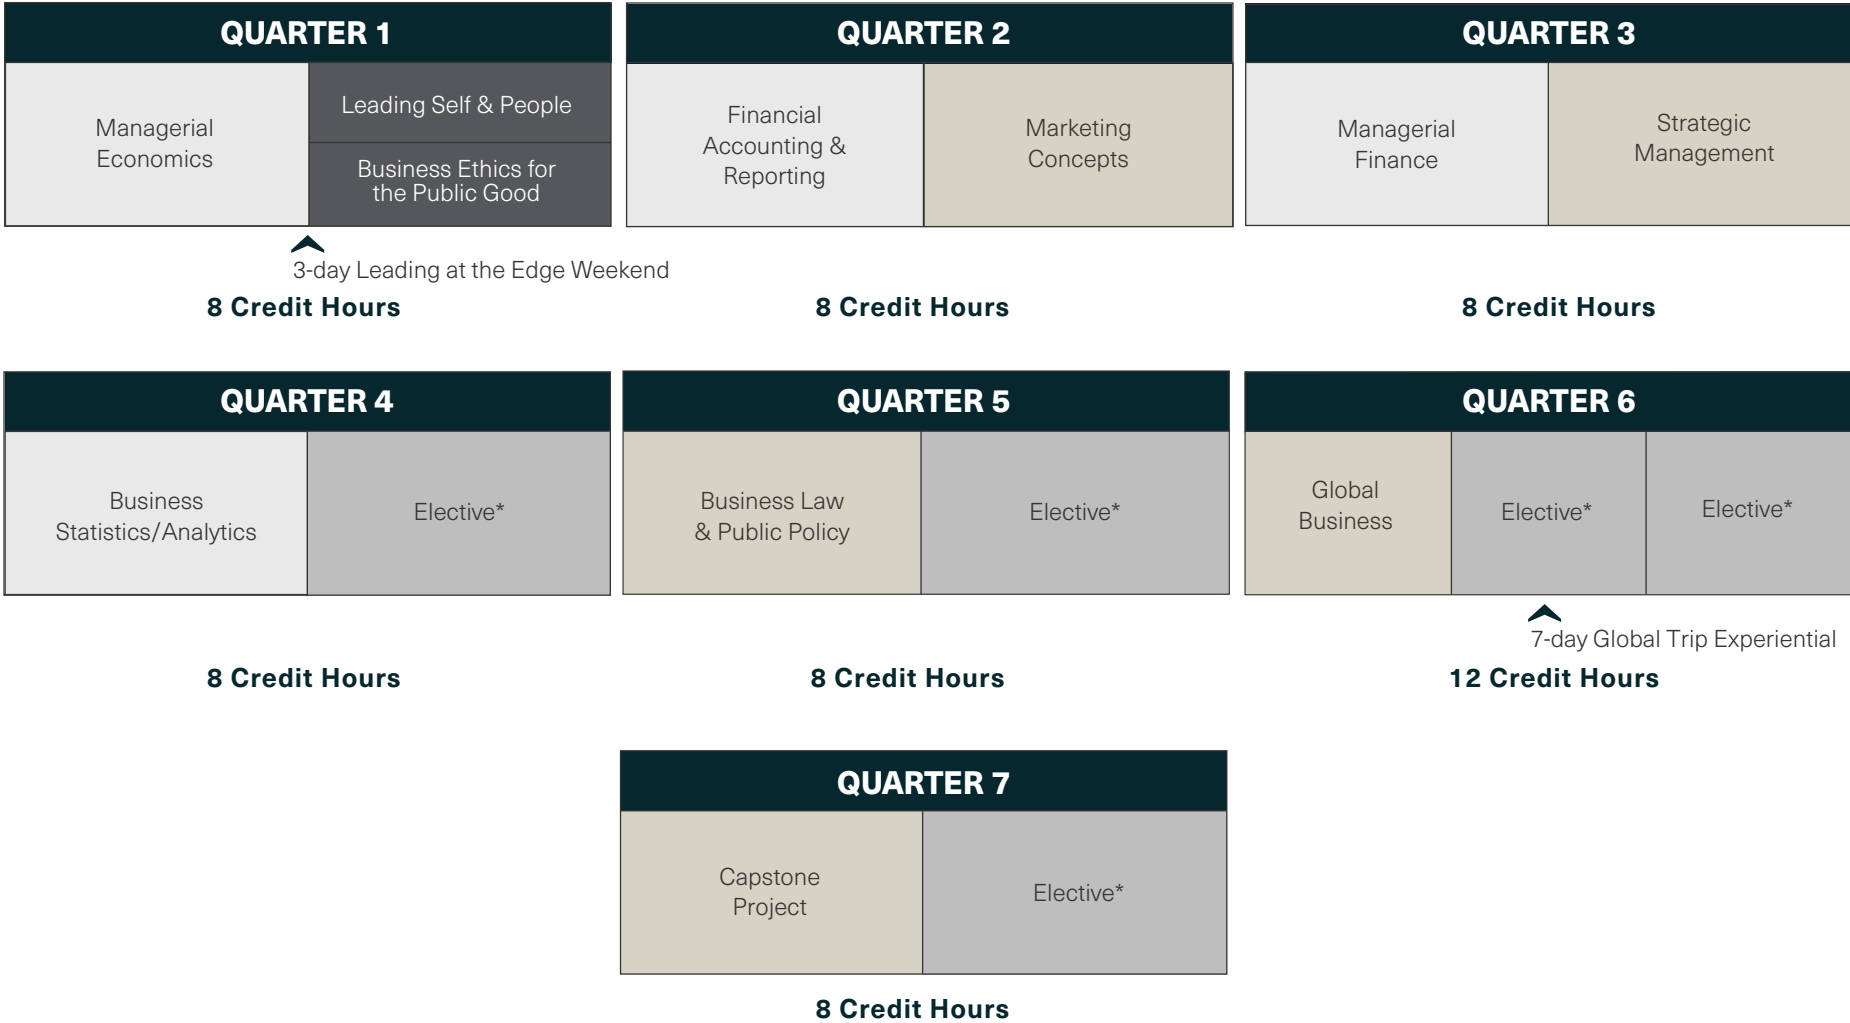

# PART-TIME PROFESSIONAL MBA COURSE SEQUENCE

All courses listed in this sequence may be taken either in person or synchronously online, with the exception of MGMT 4240: Global Business, which must be taken in person and includes a global trip taken in the same quarter.

Global Trip and Leading at the Edge experiences are included in program tuition.

In-person classes are with your cohort. Online courses will be outside of that group.

\*Electives can be advanced core, concentration or certificate courses.