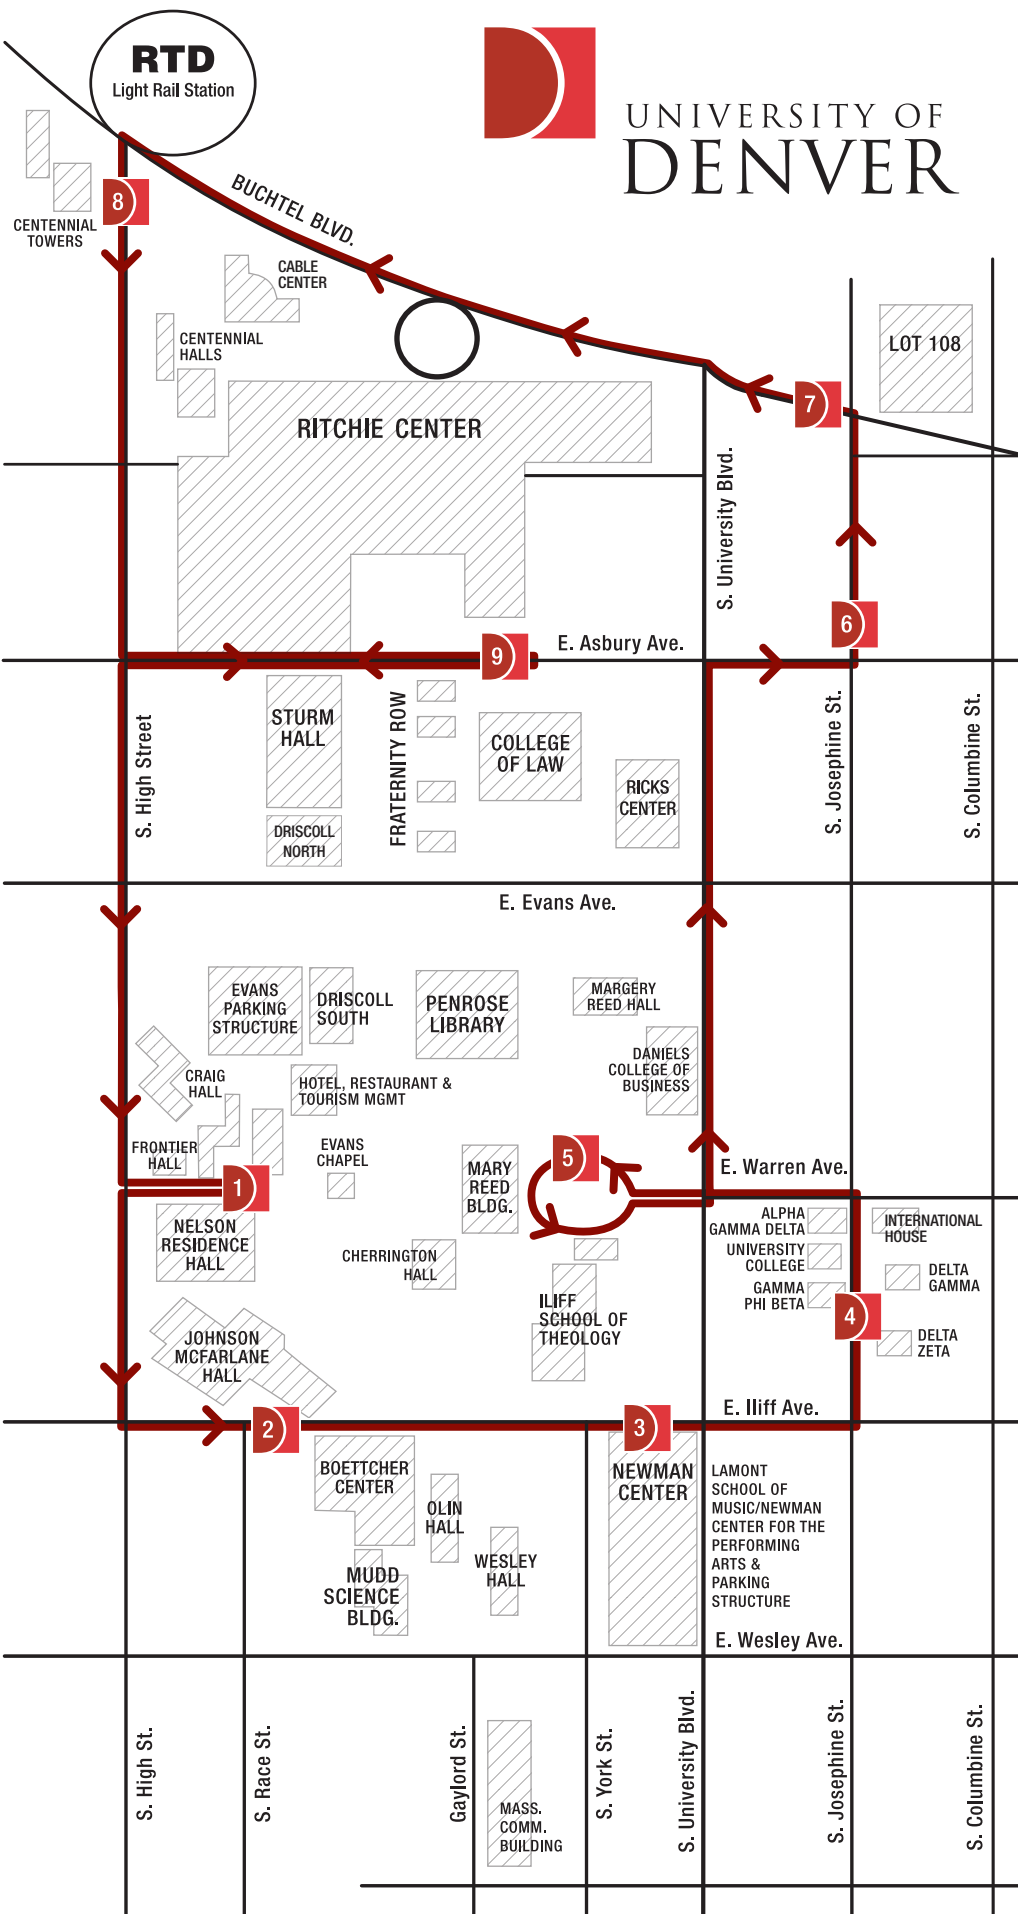

# CAMPUS SHUTTLE ROUTES

UNIVERSITY OF  
DENVER

SHUTTLES RUN 8PM TO 12 AM

LOCATIONS	TIMES*
1 Nelson Hall	:00 :30
2 JMAC / Boettcher	:03 :33
3 Newman	:06 :36
4 Sorority Row	:09 :39
5 U-Hall / DCB / Penrose	:13 :43
6 Asbury Ave & Josephine St	:17 :47
7 Parking Lot 108	:20 :50
8 Towers / Halls / Light Rail	:23 :53
9 College of Law / Ritchie Center	:27 :57

\*All times are dependent on weather and traffic conditions

Schedule subject to change without notice.

No passengers will be picked up after 12 am.

Current schedule posted at [www.parking.du.edu](http://www.parking.du.edu)

Accessible Van available on demand during normal shuttle hours. Contact Campus Safety 303.871.2334

Updated 9/6/2011